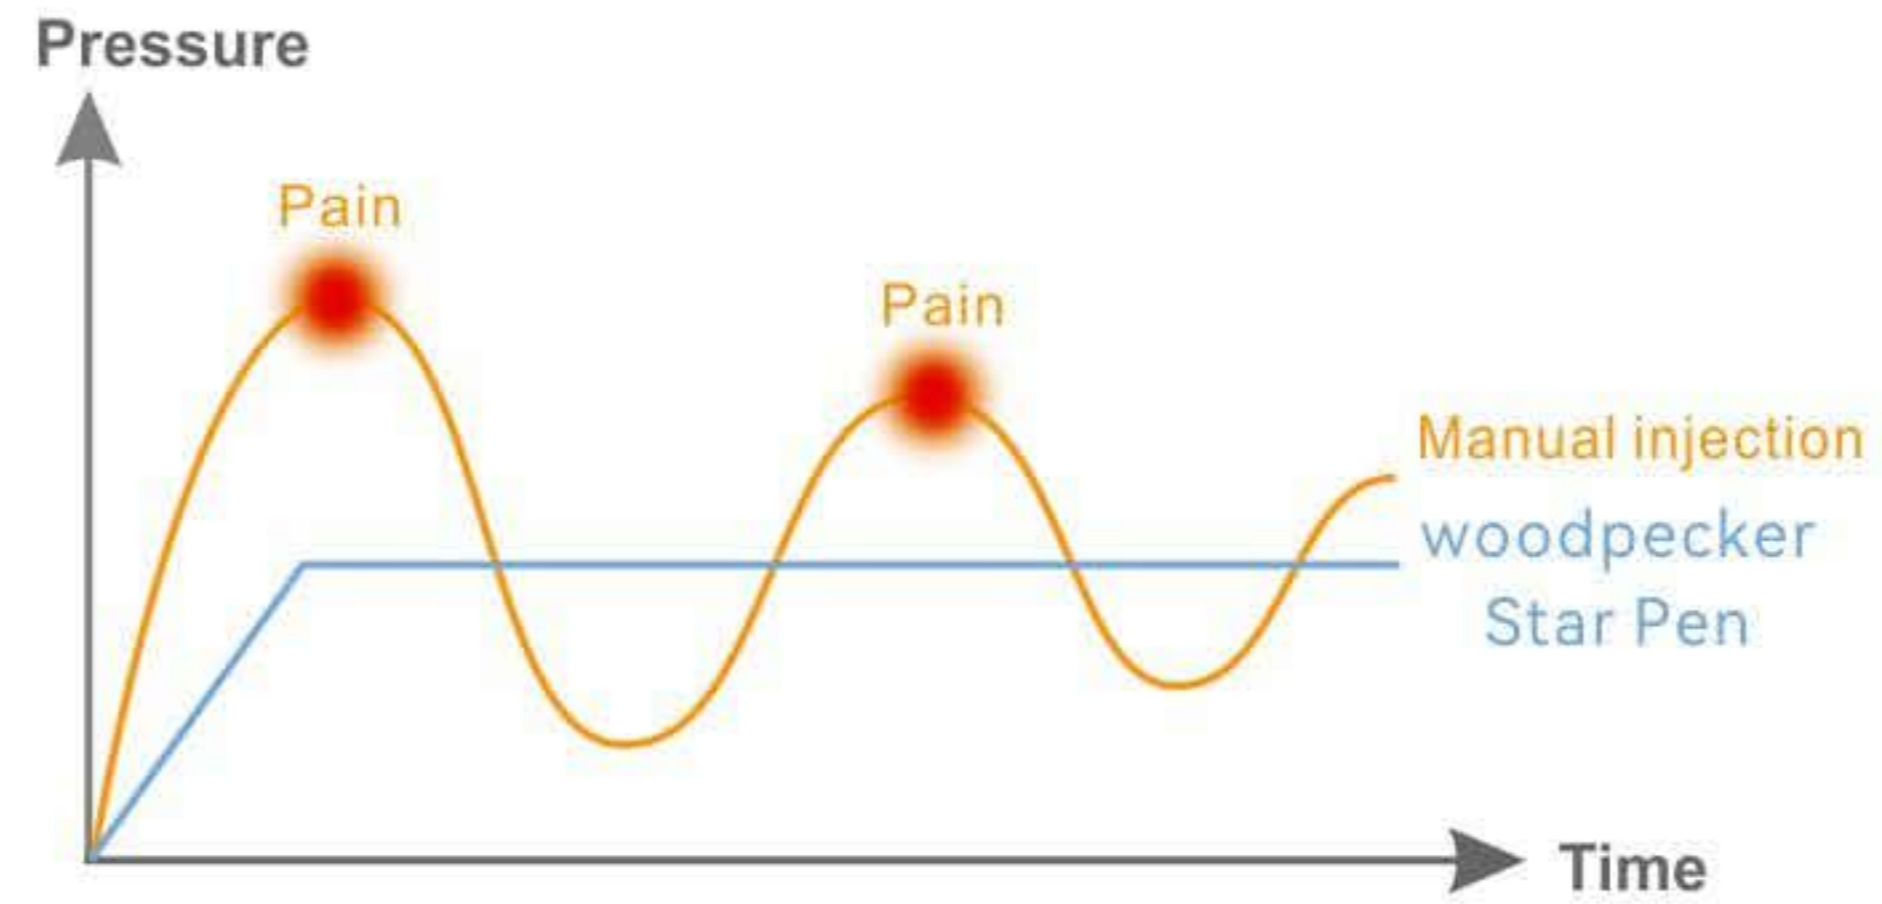

## AI algorithm control Precise drug delivery

AI algorithm control

Computer-controlled automatic injection

Drug delivery at constant speed and low pressure

Precise control of injection speed

Injection accuracy up to **0.02ml**

Injection speed lower than that inducing patient's pain

Bring comfortable and painless experience

※For traditional manual injection, the injection speed and pressure are difficult to control, and it's easy to cause pain to the patient during the process.

## Two adjustable injection speeds

Doctors can choose different speed modes according to habits, making treatment more convenient and faster.

One-button speed mode switching, more flexible

Dynamic display of the percentage of anesthetic injected