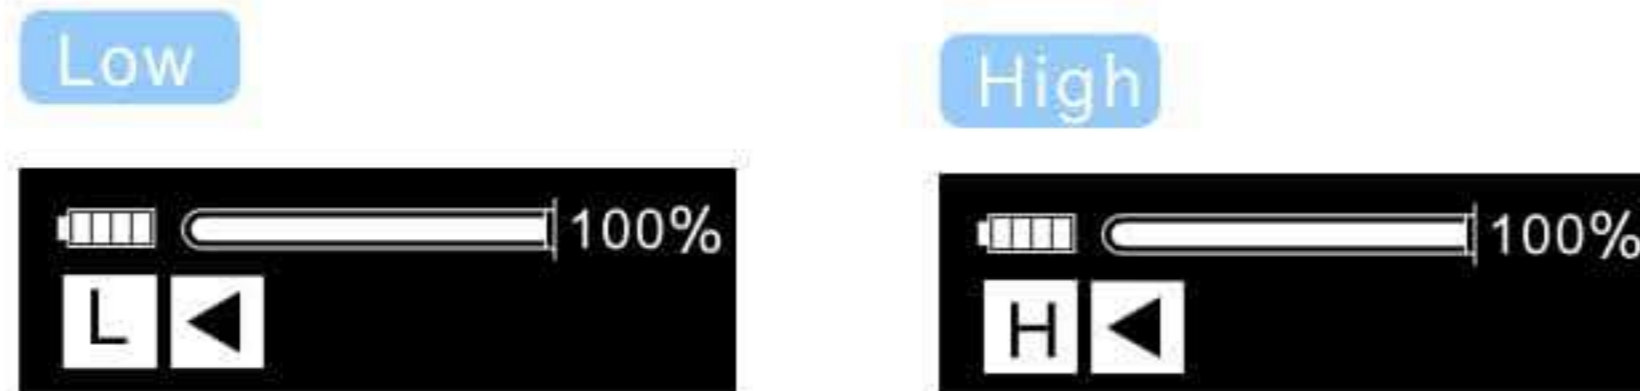

Injection speed lower than that inducing patient's pain

Bring comfortable and painless experience

※For traditional manual injection, the injection speed and pressure are difficult to control, and it's easy to cause pain to the patient during the process.

## Two adjustable injection speeds

Doctors can choose different speed modes according to habits, making treatment more convenient and faster.

One-button speed mode switching, more flexible

Dynamic display of the percentage of anesthetic injected